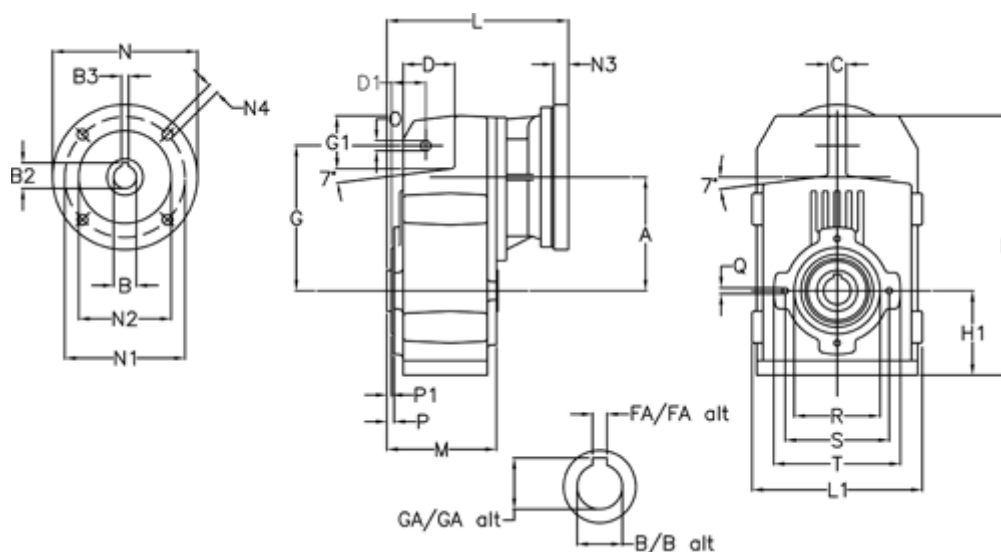

Article number: 29560105673230  
 Description: Shaft mounted gear  
 A102H25-56,7-P80B5

## Measures

A = 112.50	FA = 8	M = 100.5	Q = M8x12
B = 25	G = 140	N = 200	R = 80
B1 = 19	G1 = 51.0	N1 = 165	S = 100
B2 = 21.8	GA = 28.3	N2 = 130	T = 120
B3 = 6	H = 251.0	N4 = M10x20	
C = 20	H1 = 84.0	O = 11	
D = 47.5	L = 205.0	P = 4.5	
D1 = 35.0	L1 = 170	P1 = 3.0	